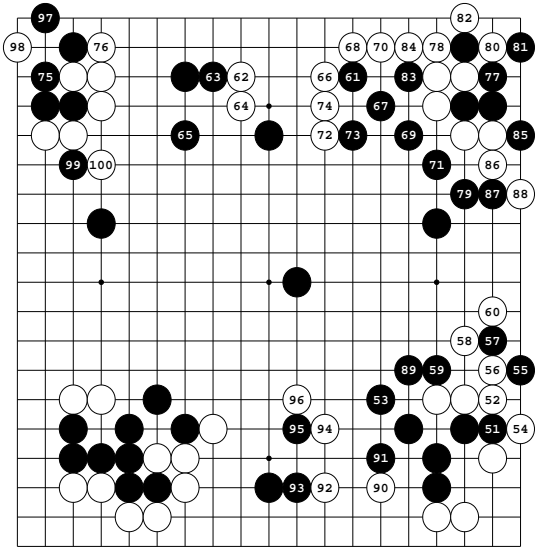

W - Will Harvey B - Scott's Go Program
The first actual match from the go bet.
Komi: 5.5

Diagram 1: 1-50

Diagram 2: 51-100

Diagram 3: 101-150

Diagram 4: 151-200

187 at ,
190 at 

Diagram 5: 201-250

Diagram 6: 251-300

297 at 

Diagram 7: 301-340

323 at \odot_{320} ,
 327 at \triangle_{313} ,
 328 at \bullet_{313}

Diagram 8: 341-347

347 at \triangle_{343}

Diagram 9: 348-361