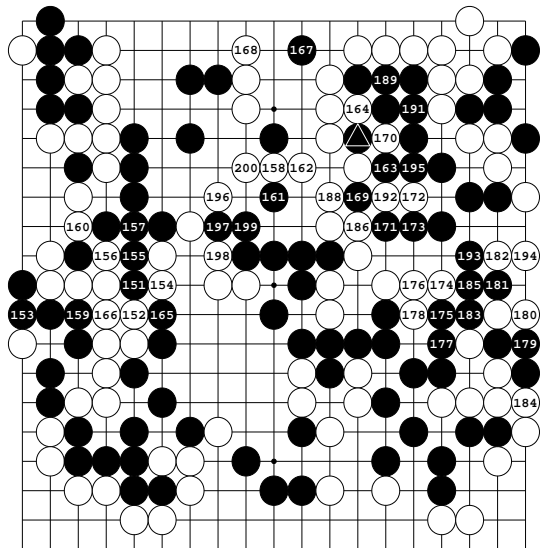

W - Will Harvey B - Scott's Go Program
The first actual match from the go bet.
Komi: 5.5

Diagram 1: 1-50

Diagram 2: 51-100

Diagram 3: 101-150

Diagram 4: 151-200

187 at ,
190 at 

Diagram 5: 201-250

Diagram 6: 251-300

297 at 

Diagram 7: 301-340

323 at \odot_{320} ,
 327 at \triangle_{313} ,
 328 at \bullet_{313}

Diagram 8: 341-347

347 at \triangle_{343}

Diagram 9: 348-361