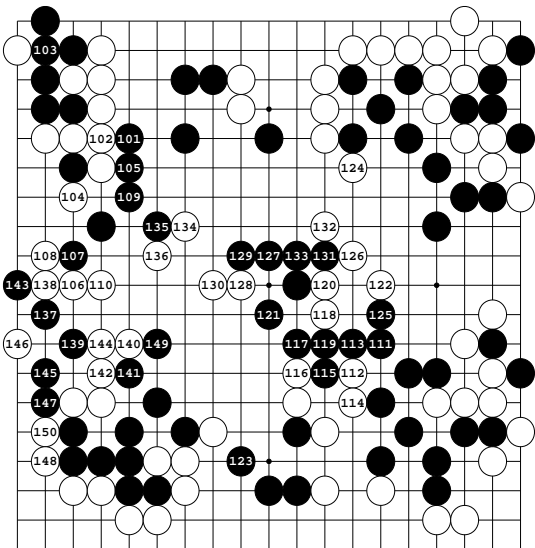

W - Will Harvey B - Scott's Go Program
The first actual match from the go bet.
Komi: 5.5

Diagram 1: 1-50

Diagram 2: 51-100

Diagram 3: 101-150

Diagram 4: 151-200

187 at ,
190 at 

Diagram 5: 201-250

Diagram 6: 251-300