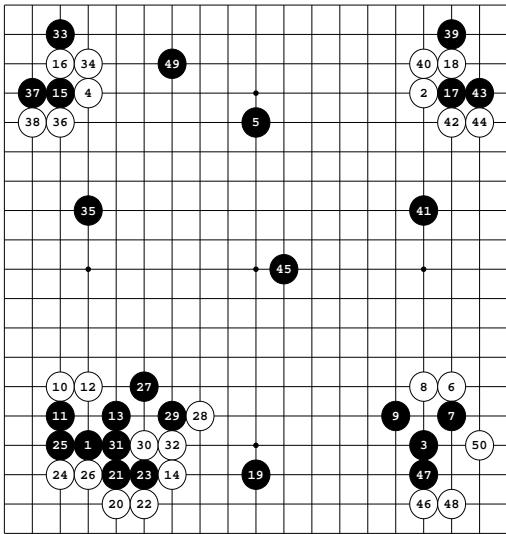

W - Will Harvey B - Scott's Go Program
The first actual match from the go bet.
Komi: 5.5

Diagram 1: 1-50

Diagram 2: 51-100

Diagram 3: 101-150

Diagram 4: 151-200

187 at ,
190 at 

Diagram 5: 201-250

Diagram 6: 251-300

297 at 

Diagram 7: 301-340

323 at \odot_{320} ,
 327 at \triangle_{313} ,
 328 at \bullet_{313}

Diagram 8: 341-347

347 at \triangle_{343}

Diagram 9: 348-361