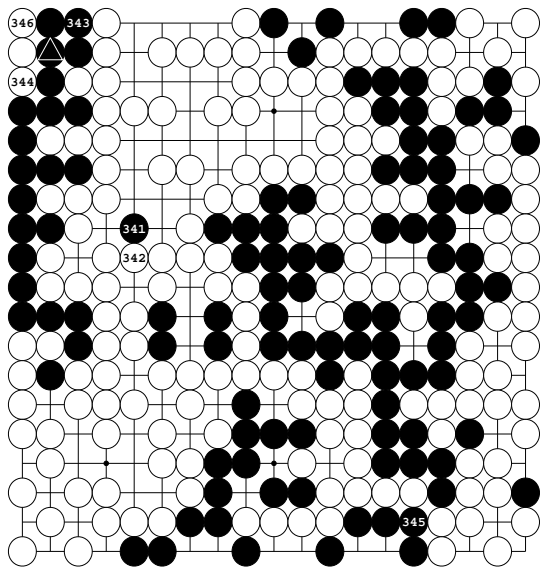

W - Will Harvey B - Scott's Go Program
The first actual match from the go bet.
Komi: 5.5

Diagram 1: 1-50

Diagram 2: 51-100

Diagram 3: 101-150

Diagram 4: 151-200

187 at ,
190 at 

Diagram 5: 201-250

Diagram 6: 251-300

297 at 

Diagram 7: 301-340

323 at \odot_{320} ,
 327 at \triangle_{313} ,
 328 at \bullet_{313}

Diagram 8: 341-347

347 at \triangle_{343}

Diagram 9: 348-361