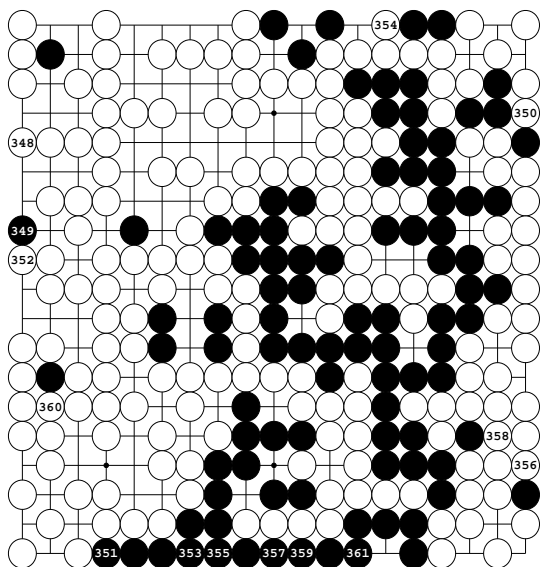

W - Will Harvey B - Scott's Go Program
The first actual match from the go bet.
Komi: 5.5

Diagram 1: 1-50

Diagram 2: 51-100

Diagram 3: 101-150

Diagram 4: 151-200

187 at ,
190 at 

Diagram 5: 201-250

Diagram 6: 251-300

297 at 

Diagram 7: 301-340

323 at \odot_{320} ,
 327 at \triangle_{313} ,
 328 at \bullet_{313}

Diagram 8: 341-347

347 at \triangle_{343}

Diagram 9: 348-361