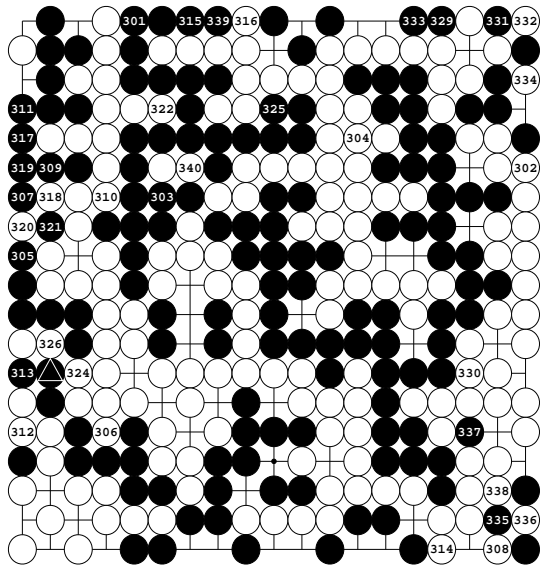

W - Will Harvey B - Scott's Go Program
The first actual match from the go bet.
Komi: 5.5

Diagram 1: 1-50

Diagram 2: 51-100

Diagram 3: 101-150

Diagram 4: 151-200

187 at ,
190 at 

Diagram 5: 201-250

Diagram 6: 251-300

297 at 

Diagram 7: 301-340

323 at \odot_{320} ,
 327 at \triangle_{313} ,
 328 at \bullet_{313}

Diagram 8: 341-347

347 at \triangle_{343}

Diagram 9: 348-361