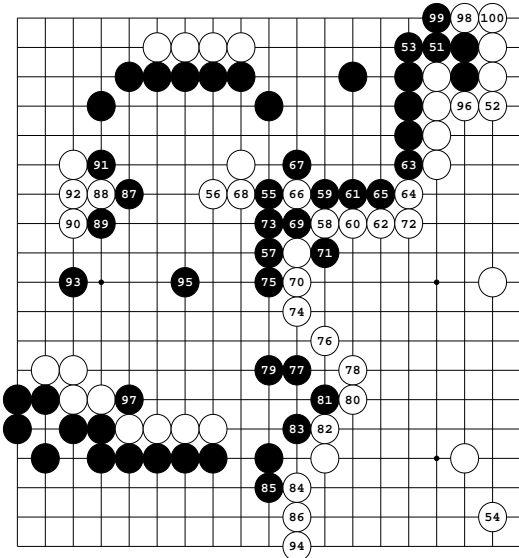

W - Scott's Go Program B - Jill (Will's girlfriend)

Komi: 5.5

Diagram 1: 1-50

Diagram 2: 51-100

Diagram 3: 101-147