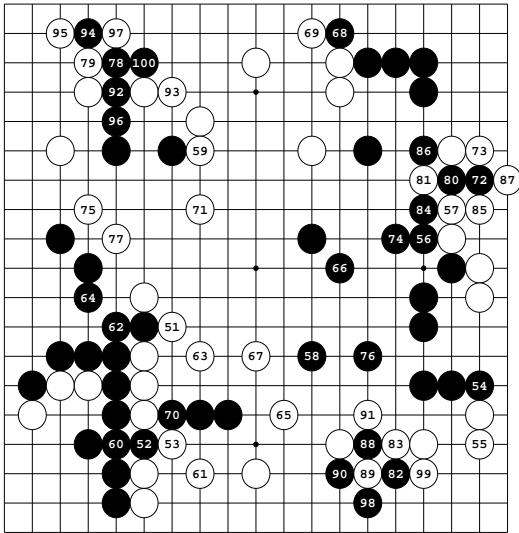

White: Will Harvey

Black: cy-kill

2011-12-11

Komi: 0.5

Diagram 1: 1-50

Diagram 2: 51-100

Diagram 3: 101-129