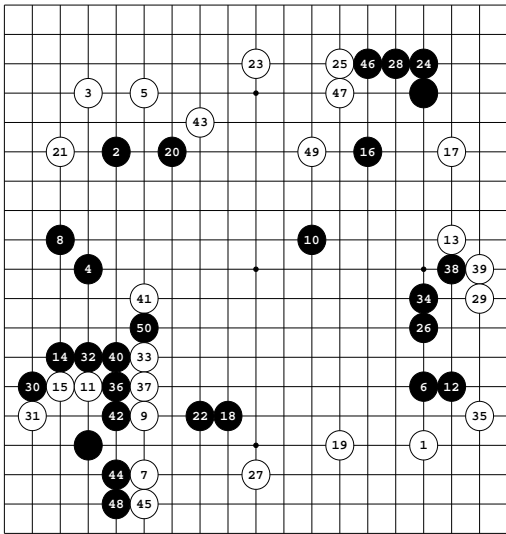

White: Will Harvey

Black: cy-kill

2011-12-11

Komi: 0.5

Diagram 1: 1-50

Diagram 2: 51-100

Diagram 3: 101-129