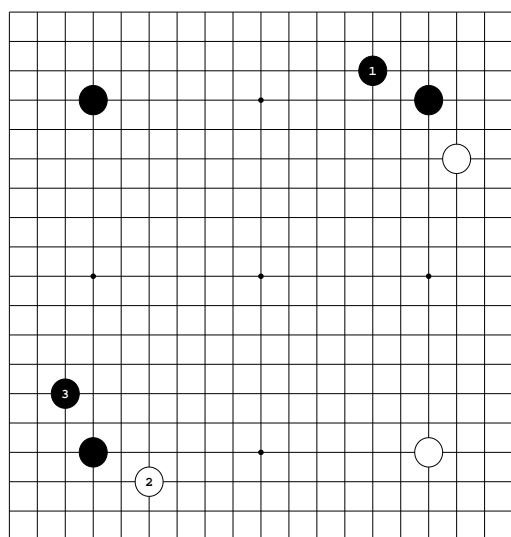

White: Will  
 Black: Cy-kill  
 2013-11-10  
 Komi: 0.5  
 Diagram 1: 1-4

Variation 1 at move 4 in Diagram 1: 1-3

Variation 2 at move 3 in Variation 1: 1

Variation 3 at move 3 in Variation 1: 1-5

Variation 4 at move 4 in Variation 3: 1-46