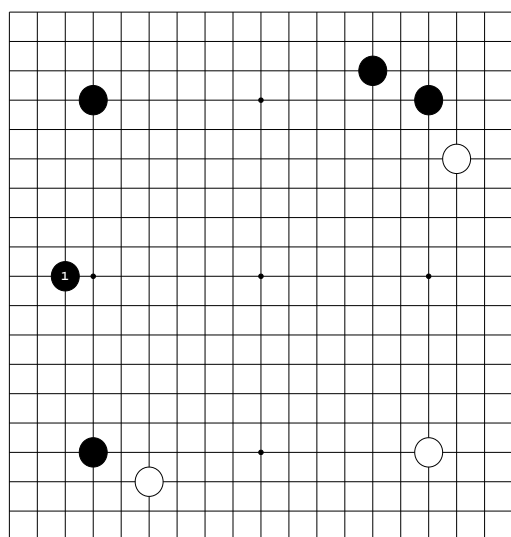

White: Will  
 Black: Cy-kill  
 2013-11-10  
 Komi: 0.5  
 Diagram 1: 1-4

Variation 1 at move 4 in Diagram 1: 1-3

Variation 2 at move 3 in Variation 1: 1

Variation 3 at move 3 in Variation 1: 1-5

Variation 4 at move 4 in Variation 3: 1-46