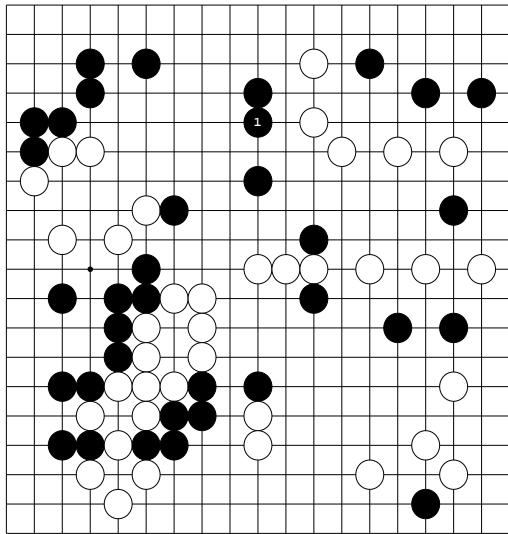

Variation 6 at move 23 in Variation 5: 1