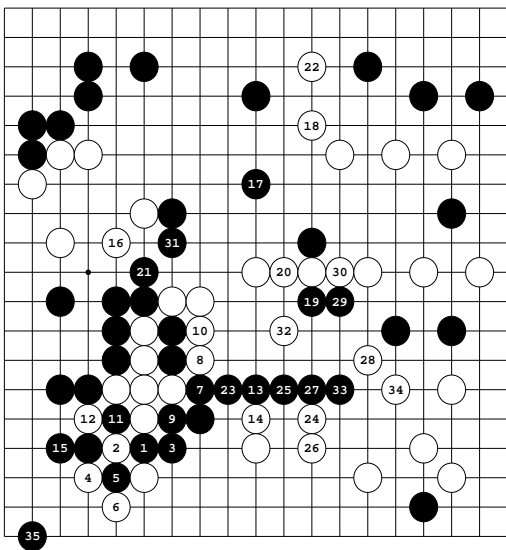

White: Will  
 Black: Cy-kill  
 2013-11-10  
 Komi: 0.5  
 Diagram 1: 1-4

Variation 1 at move 4 in Diagram 1: 1-3

Variation 2 at move 3 in Variation 1: 1

Variation 3 at move 3 in Variation 1: 1-5

Variation 4 at move 4 in Variation 3: 1-46

⊙<sub>39</sub> at ⊙<sub>28</sub>

Variation 5 at move 46 in Variation 4: 1-35

Variation 6 at move 23 in Variation 5: 1