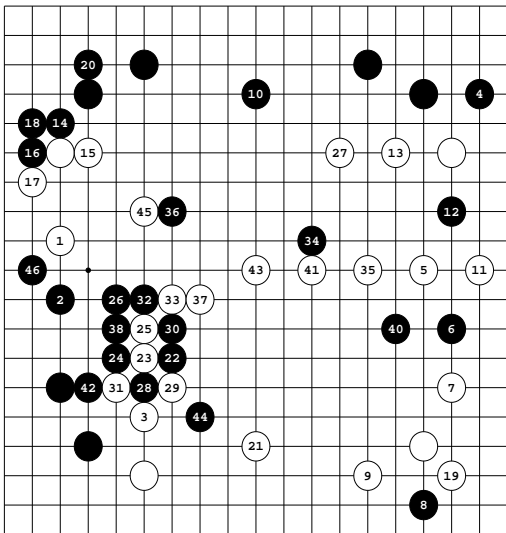

White: Will  
 Black: Cy-kill  
 2013-11-10  
 Komi: 0.5  
 Diagram 1: 1-4

Variation 1 at move 4 in Diagram 1: 1-3

Variation 2 at move 3 in Variation 1: 1

Variation 3 at move 3 in Variation 1: 1-5

Variation 4 at move 4 in Variation 3: 1-46

⊙<sub>39</sub> at ⊙<sub>28</sub>

Variation 5 at move 46 in Variation 4: 1-35

Variation 6 at move 23 in Variation 5: 1