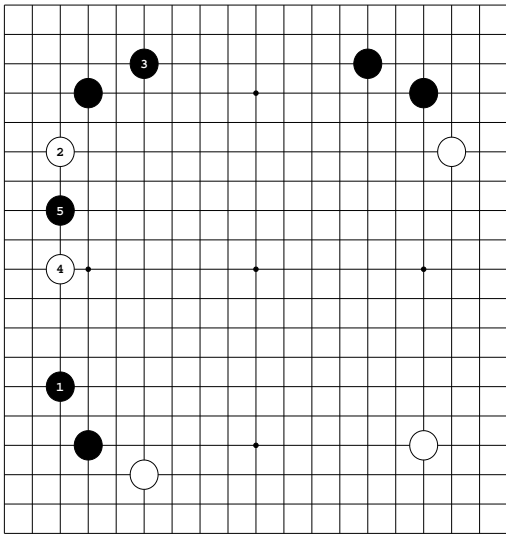

White: Will  
 Black: Cy-kill  
 2013-11-10  
 Komi: 0.5  
 Diagram 1: 1-4

Variation 1 at move 4 in Diagram 1: 1-3

Variation 2 at move 3 in Variation 1: 1

Variation 3 at move 3 in Variation 1: 1-5

Variation 4 at move 4 in Variation 3: 1-46