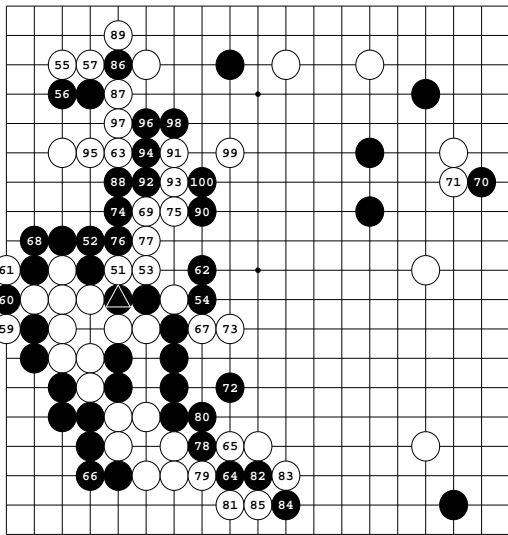

White: cy-kill  
 Black: cy-kill  
 2013-05-19

Diagram 1: 1-50

⊙ at ●

Diagram 2: 51-100

● at ▲

Diagram 3: 101-112